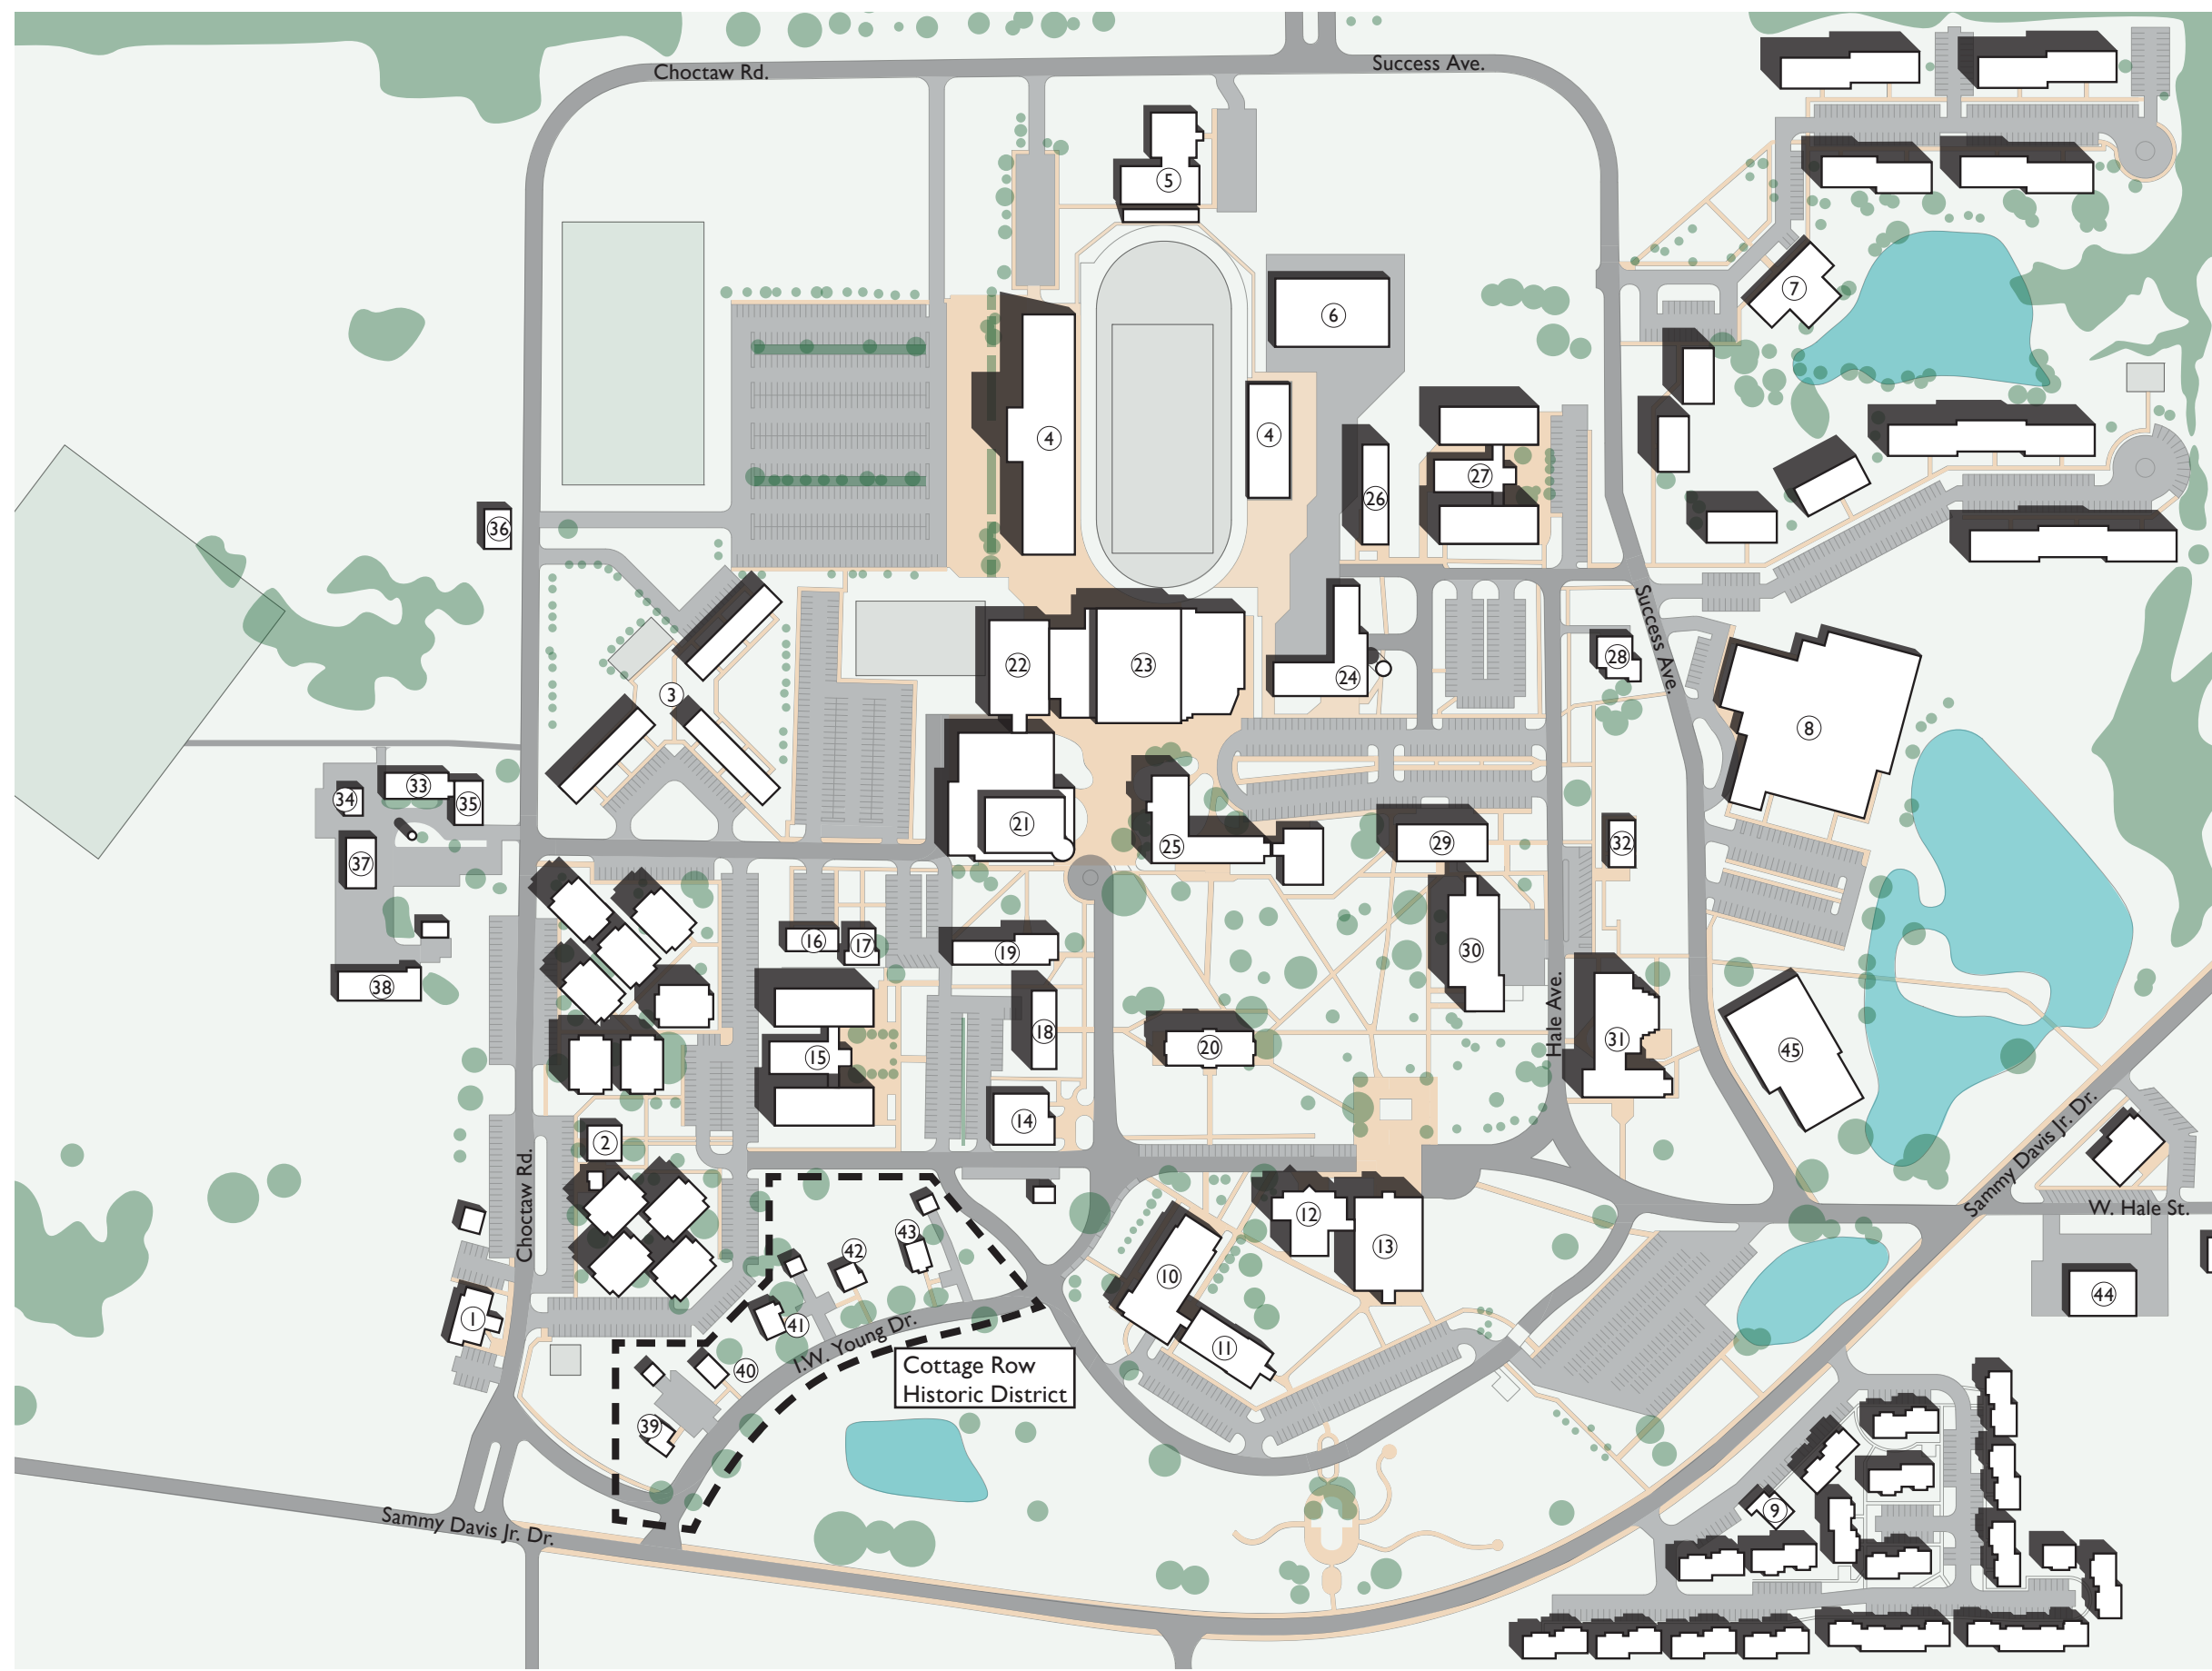

CAMPUS BUILDINGS

- 1 Campus Police
- 2 Centennial Court Apartments
- 3 Cimmaron Gardens Apartments
- 4 W.E. Anderson Stadium
- 5 Science Research Institute
- 6 Physical Plant North Shop
- 7 Scholars Inn Apartments
- 8 E.L. Holloway Research Building
- 9 Langston Commons Apartments
- 10 I.W. Young Auditorium
- 11 Hargrove Music Hall
- 12 G. Lamar Harrison Library
- 13 Page Hall
- 14 The White House
- 15 Young Hall
- 16 Calvin Hall
- 17 LU Counseling Center
- 18 University Women/Health Center
- 19 Gandy Hall
- 20 Moore Hall
- 21 Student Success Center
- 22 John Montgomery Multipurpose
- 23 C.F. Gayles Field House
- 24 Physical Plant Building
- 25 Sanford Hall
- 26 Brown Hall
- 27 Breaux Hall
- 28 Boiler House
- 29 Jones Hall
- 30 Hamilton Hall
- 31 Allied Health Building
- 32 E. Kika de la Garza - Headhouse
- 33 Goat Milk Barn
- 34 Goat Feed Center
- 35 Research Arena
- 36 Angora Facility
- 37 Goat Maternity
- 38 Creamery Storage
- 39 Cottage #1
- 40 Cottage #2
- 41 Cottage #3
- 42 Cottage #4
- 43 Cottage #5
- 44 Retail Plaza
- 45 Physical Therapy