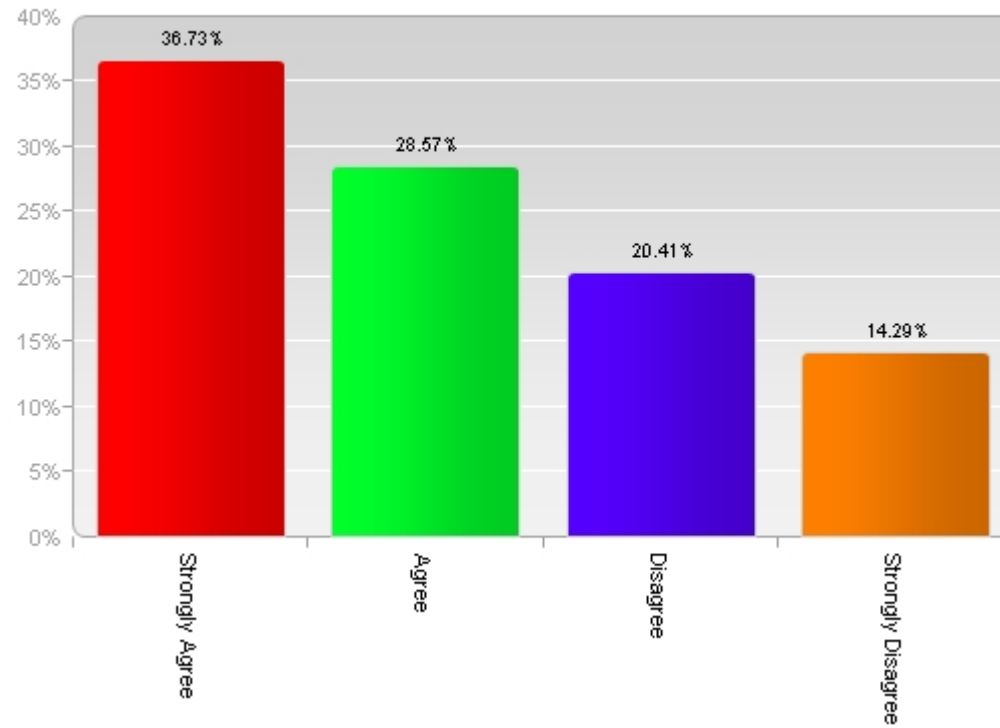

Q2. Please indicate your level of agreement with the following statements: - There are enough computers in the library.

Q2. Please indicate your level of agreement with the following statements: - There are enough computers in the library.