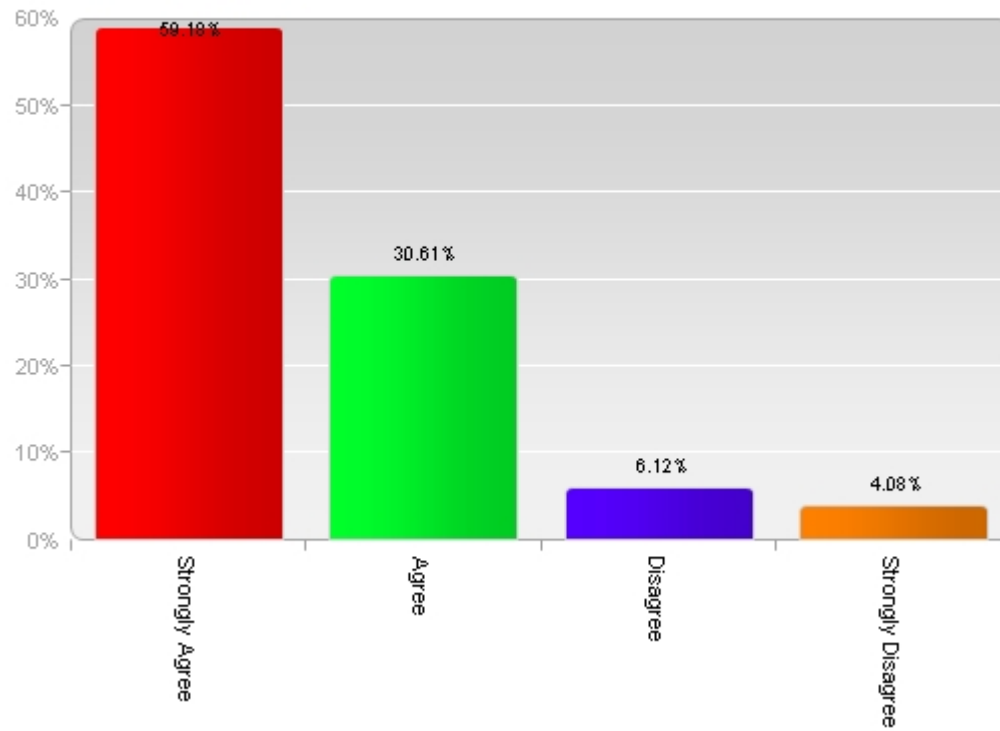

Q3. Please indicate your level of agreement with the following statements: - The library is comfortable and is an inviting place.

Q3. Please indicate your level of agreement with the following statements: - The library is comfortable and is an inviting place.