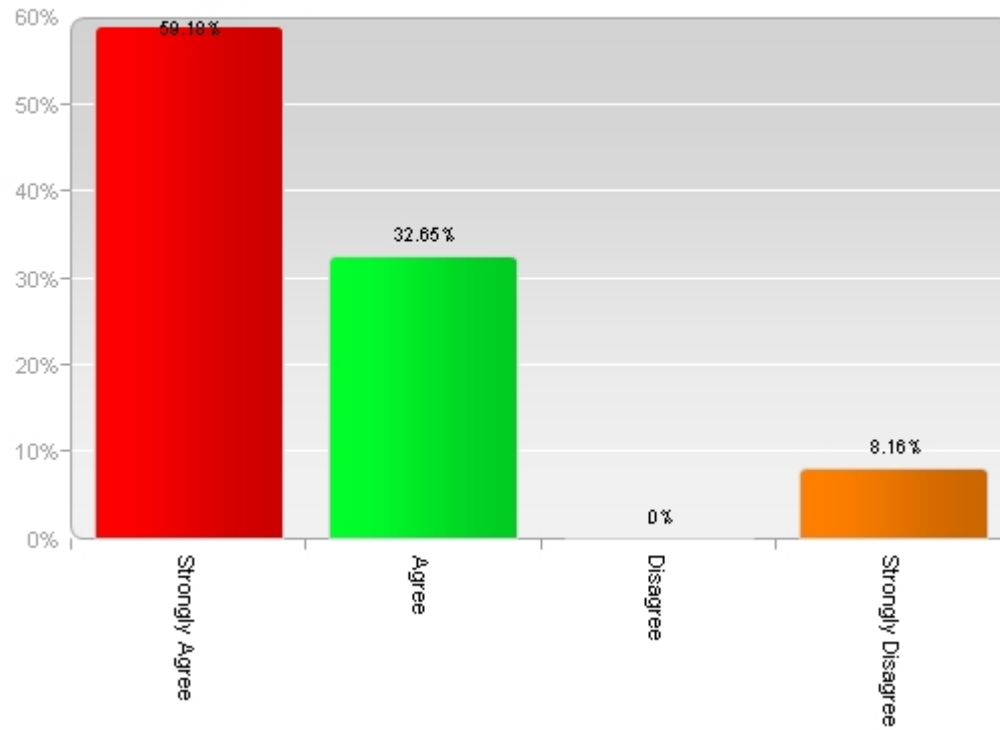

Library Survey

Description:

Date Created: 3/13/2014 3:47:12 PM

Date Range: 3/27/2014 12:00:00 AM - 4/11/2014 5:00:00 PM

Total Respondents: 49

Q1. Please indicate your level of agreement with the following statements: - The library is a quiet place to work or study.

Q1. Please indicate your level of agreement with the following statements: - The library is a quiet place to work or study.

Q2. Please indicate your level of agreement with the following statements: - There are enough computers in the library.